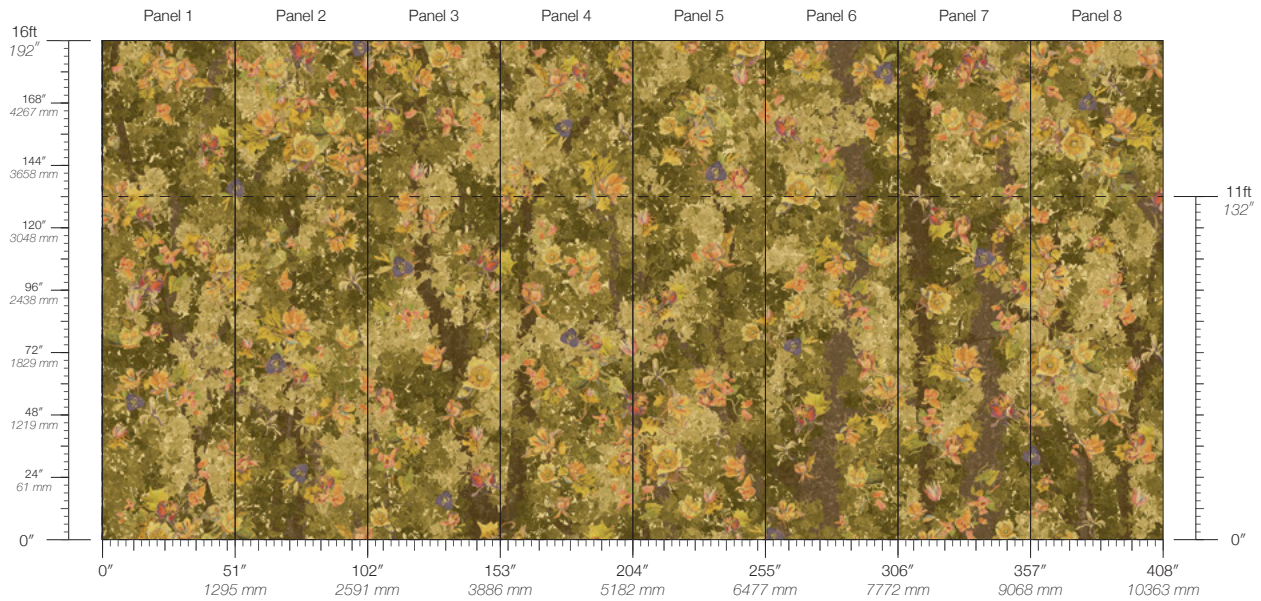

Unami Tulip

Suitable for residential and commercial projects

COLOR
Sapling

ITEM
7248

CONTENT
Type II Vinyl

PANEL WIDTH
51" / 1295 mm trimmed

PANEL HEIGHT
132" / 3353 mm standard
192" / 4877 mm extended

REPEAT
Non-repeating

STOCK
Made to order

LEAD TIME
4 weeks to print

MINIMUM
1 panel

PRICE
Available upon request

ORIGIN
USA

DETAILS
Custom options available

ENVIRONMENTAL
Recycled Content
Phthalate Free
Low VOC

SPECS
Commercial Vinyl face
Non-woven backing
20 oz per linear yard
620 g per linear meter
Smooth muted metallic texture

TESTING
(US) ASTM E84 Adhered Class A
(EU) EN 15102 Class B, s2
(CN) CAN/ULC-S102.2 Class A
CCC-W-408D Type II
WA Specification W-101 Type II

MAINTENANCE
Water-based cleanser

CONTACT
sales@calicowallpaper.com
+1 718 243 1705
57 Lispernard Street
New York, NY 10013 USA

DISCLAIMER
Refer to our website to see the full mural artwork. Reference the physical sample for color and texture. Panel maps represent mural artwork only.